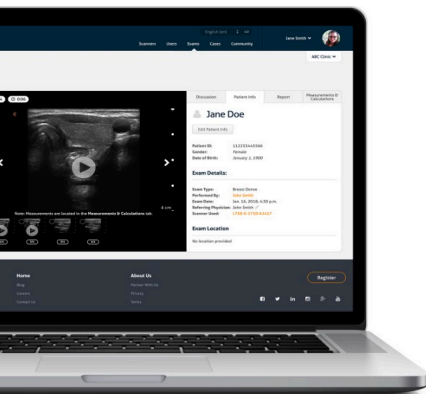

Wireless Handheld Ultrasound

It's about the image

Automated Presets for Vet

Go through exams with ease with our specialty vet presets. If you're new to ultrasound, our intelligent auto presets will fine-tune the image for you. You won't have to fiddle around with knobs and switches if you don't want to.

Tough and rugged

We've built Clarius with a magnesium shell to withstand busy clinics and other unpredictable environments.

Boot up in less than 30 seconds

With a start-to-scan time of under 30 seconds, Clarius Scanners are ready to scan when you are.

Instantly upload images to Clarius Cloud

Use our online exam management portal to review and share images with colleagues.

Works on iOS and Android

Clarius works on both iOS and Android smart devices. Connect to the phones and tablets you currently use.

"We purchased the Clarius ultrasound because it was the most economical and the easiest to use. You don't have to fiddle with a whole lot of settings. You just turn it on and you start your ultrasound."