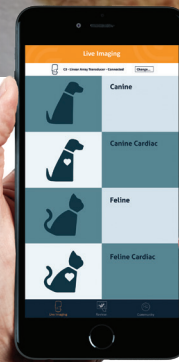

Wireless Handheld Ultrasound

It's about the image

Automated Presets for Vet

Go through exams with ease with our specialty vet presets. If you're new to ultrasound, our intelligent auto presets will fine-tune the image for you. You won't have to fiddle around with knobs and switches if you don't want to.

Tough and rugged

We've built Clarius with a magnesium shell to withstand busy clinics and other unpredictable environments.

Boot up in less than 30 seconds

With a start-to-scan time of under 30 seconds, Clarius Scanners are ready to scan when you are.

Instantly upload images to Clarius Cloud

Use our online exam management portal to review and share images with colleagues.

Works on iOS and Android

Clarius works on both iOS and Android smart devices. Connect to the phones and tablets you currently use.