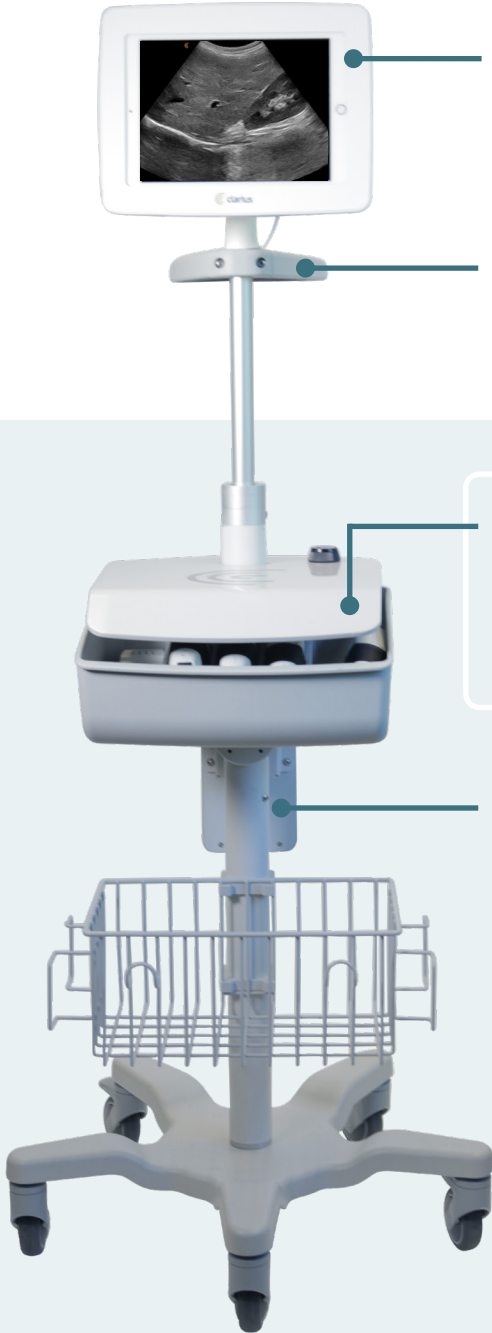

* **Compatible iPads:** iPad 2, 3, 4, iPad Air and iPad Air 2. iPad not included.